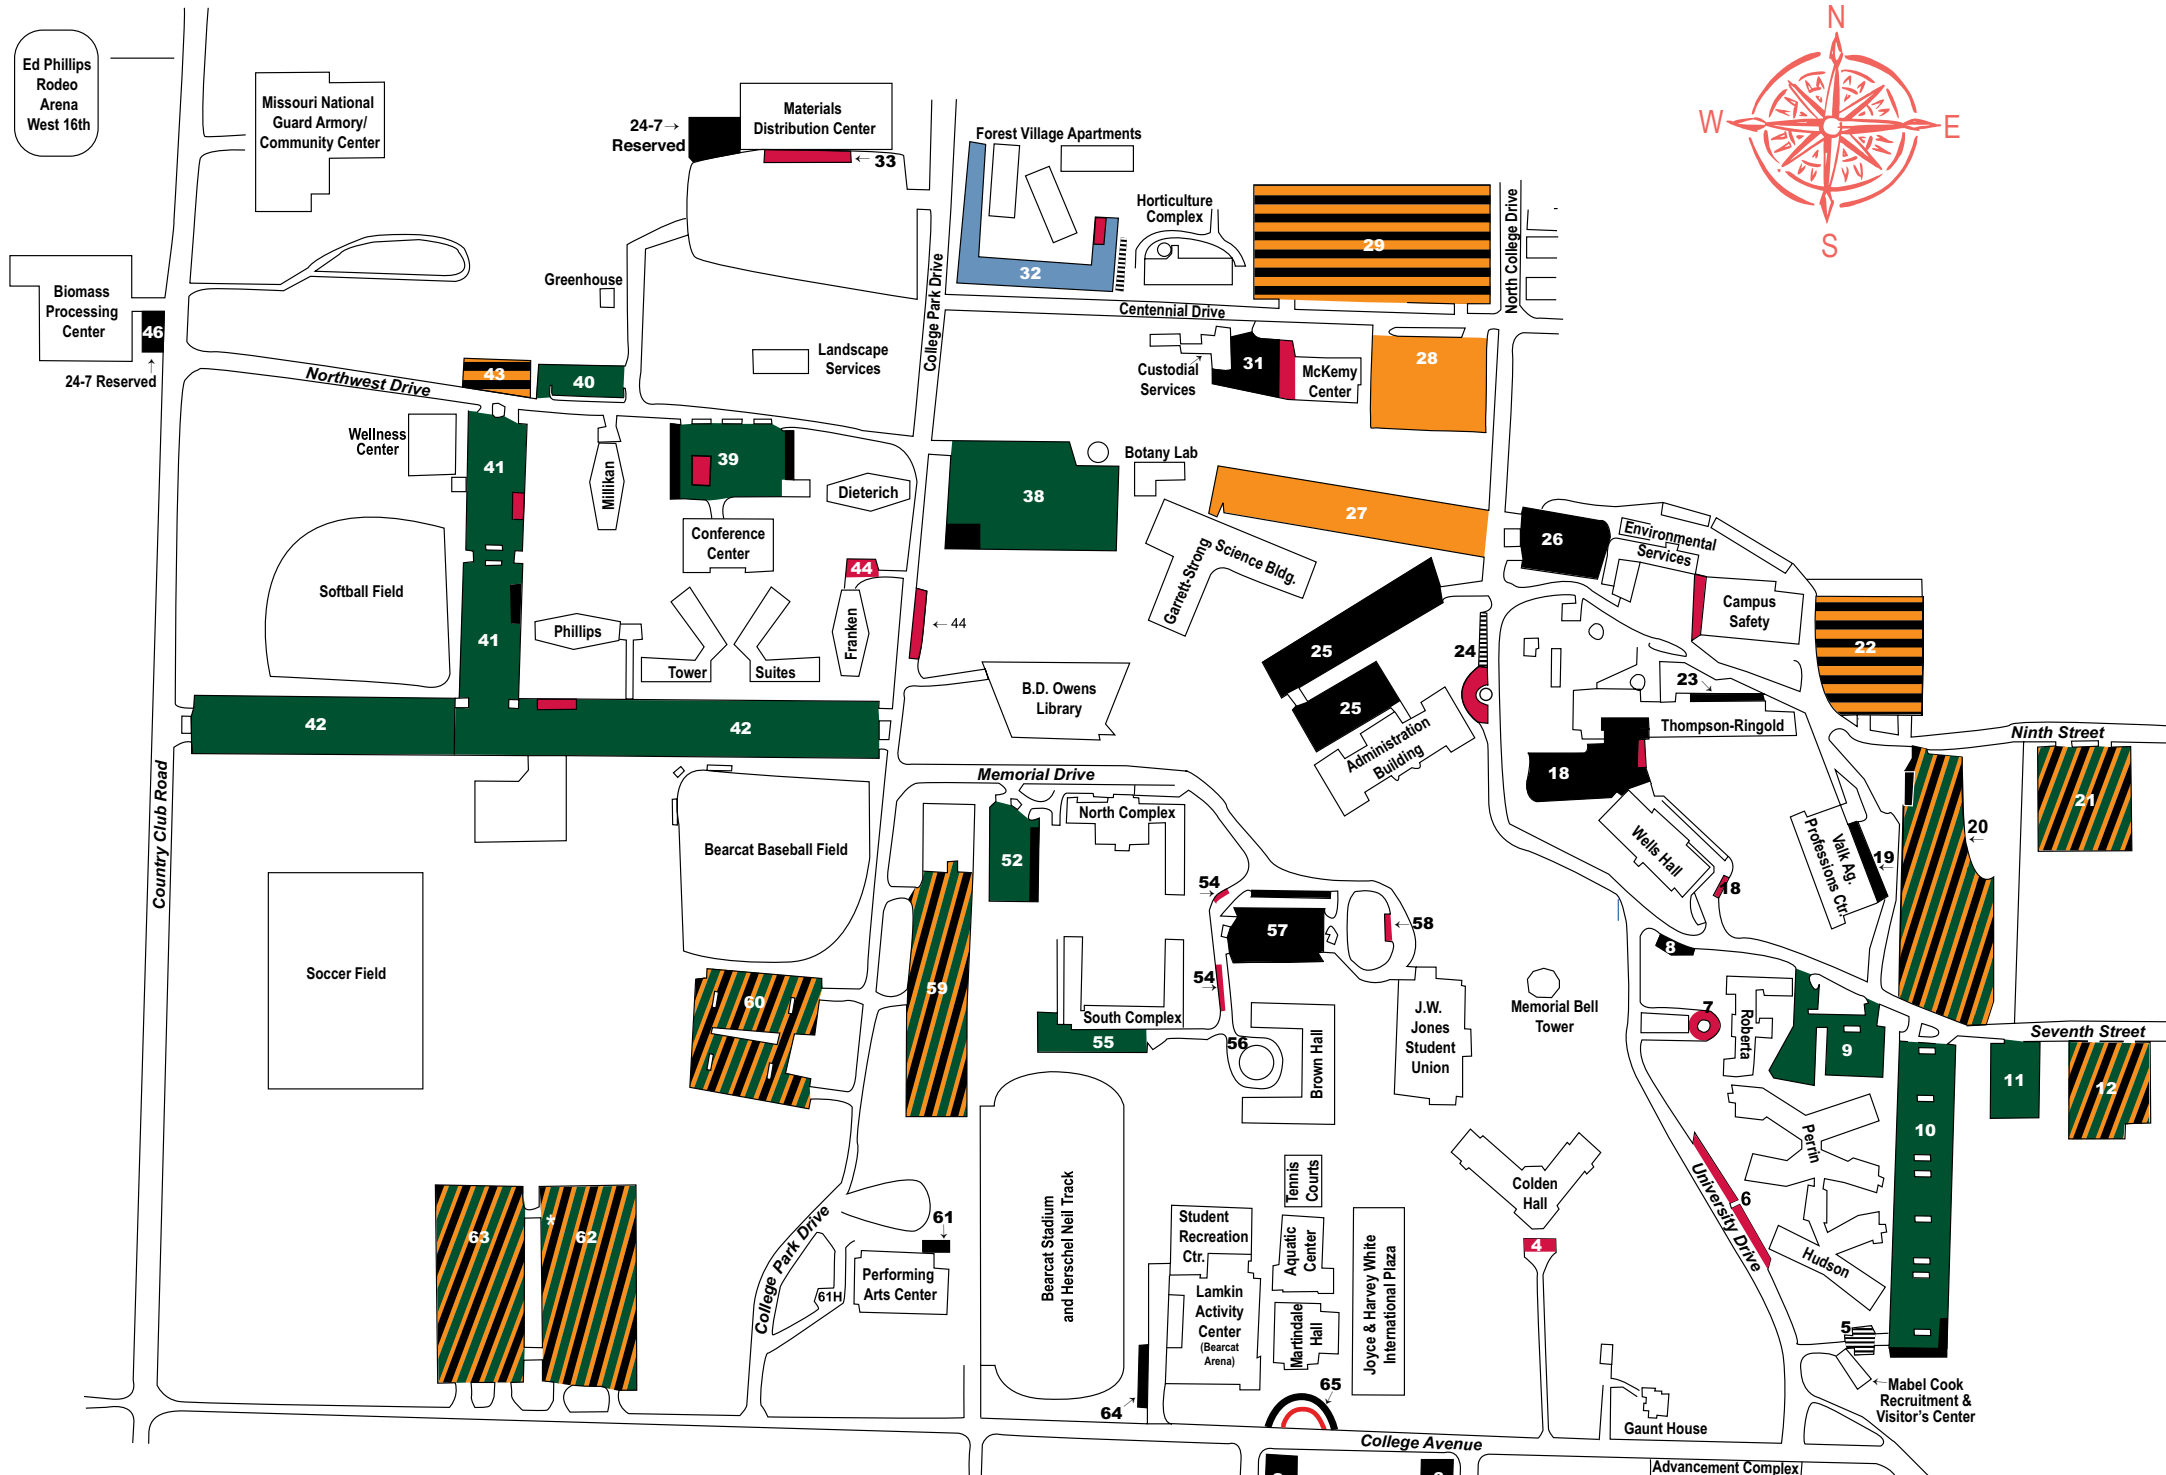

Parking on campus

Northwest Parking Facilities

Numbers indicate parking lot number.

Handicap parking spaces are available in most lots.

Lot 59 is reserved for Rickenbrode Stadium events.

*Lot 62 is closed 3-6 p.m. daily during the fall.

*Signage in campus lots supersedes information on this map.

- Faculty/Staff
- Commuter
- Resident
- Visitor
- Faculty/Staff, Commuter, Resident
- Faculty Staff, Commuter
- Loading/Unloading
- Forest Village Apartment Parking

Ray Avenue
Munn Avenue
Third Street

DeLuca Fine Arts Bldg. (Charles Johnson Theatre)
Fine Arts

West F

N

NORTHWEST
MISSOURI STATE UNIVERSITY